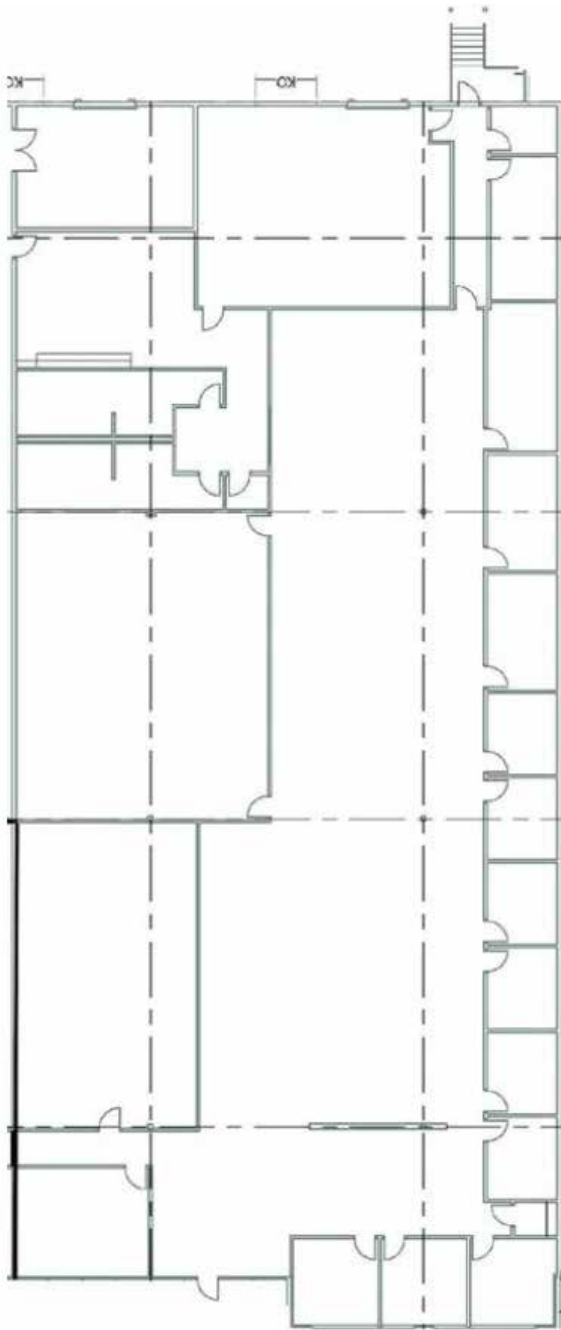

678.904.1919 Direct

dougs@seefriedproperties.com

Joseph Kriss

678.904.1910 Direct

josephk@seefriedproperties.com

14,523 SF Available

4105 Royal Drive – Building B, Suite 150

Property Specifications

14,523 SF total available

13,742 SF office

24.5' clear height

One (1) dock-high door (two (2) knock-outs)

40'x40' column spacing

ESFR Sprinkler System

600 amps, 277/480 volt, 3 phase

No guarantee, warranty or representation, express or implied, is made as to the accuracy of the information contained herein, and same is submitted subject to errors, omissions, change of price, rental or other conditions, or withdrawal without notice.