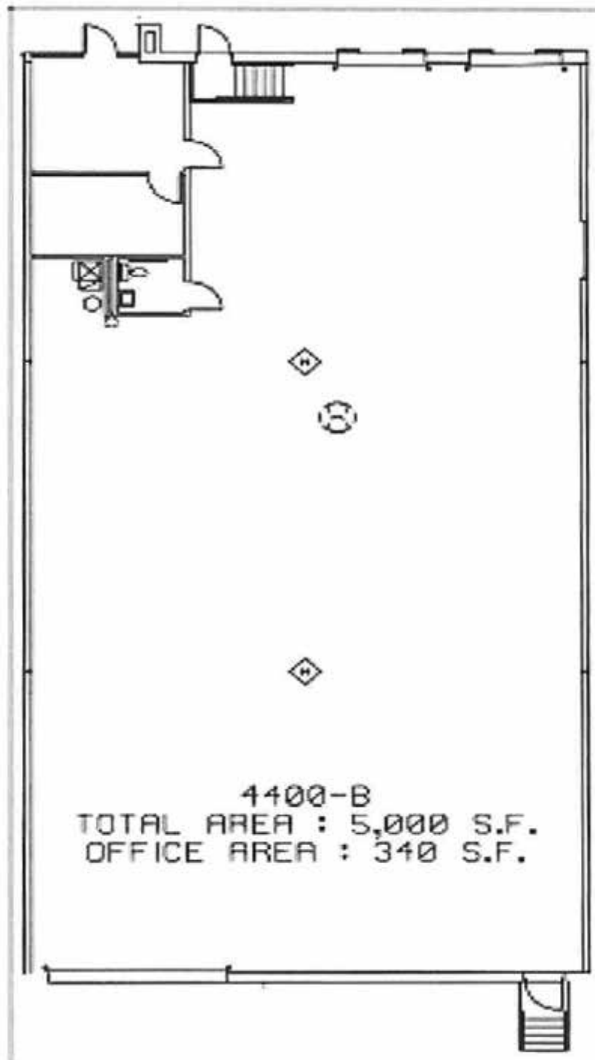

Features

Property Type:	Distribution
Total Building Size:	65,000 SF
Available Size:	5,000 SF
Office:	340 SF
Loading Doors:	2 docks, 1 drive-in
Column Spacing:	37'x40'
Clear Height:	18' – 20'
Sprinkler:	Wet System